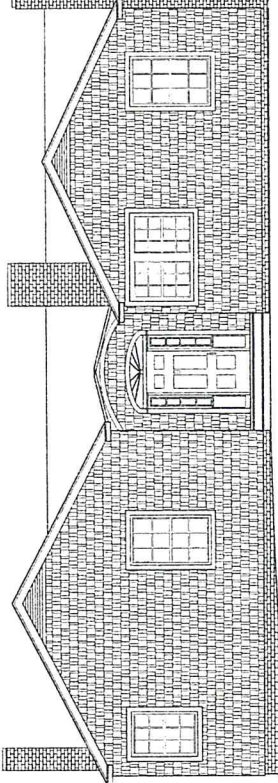

0703

RENOVATIONS
TO
RIVIERE
COTTAGE

AIKEN,
SOUTH CAROLINA 29801

HBOL

SHEET TITLE :
ELEVATIONS

SCALE : 1/4" = 1'-0"
PROJECT NO : 0703
DRAWN BY : CL
CHECKED BY :
DATE : 1/21/2007
REVISIONS :

SHEET NO :

A-7.1

BEFORE CHANGES