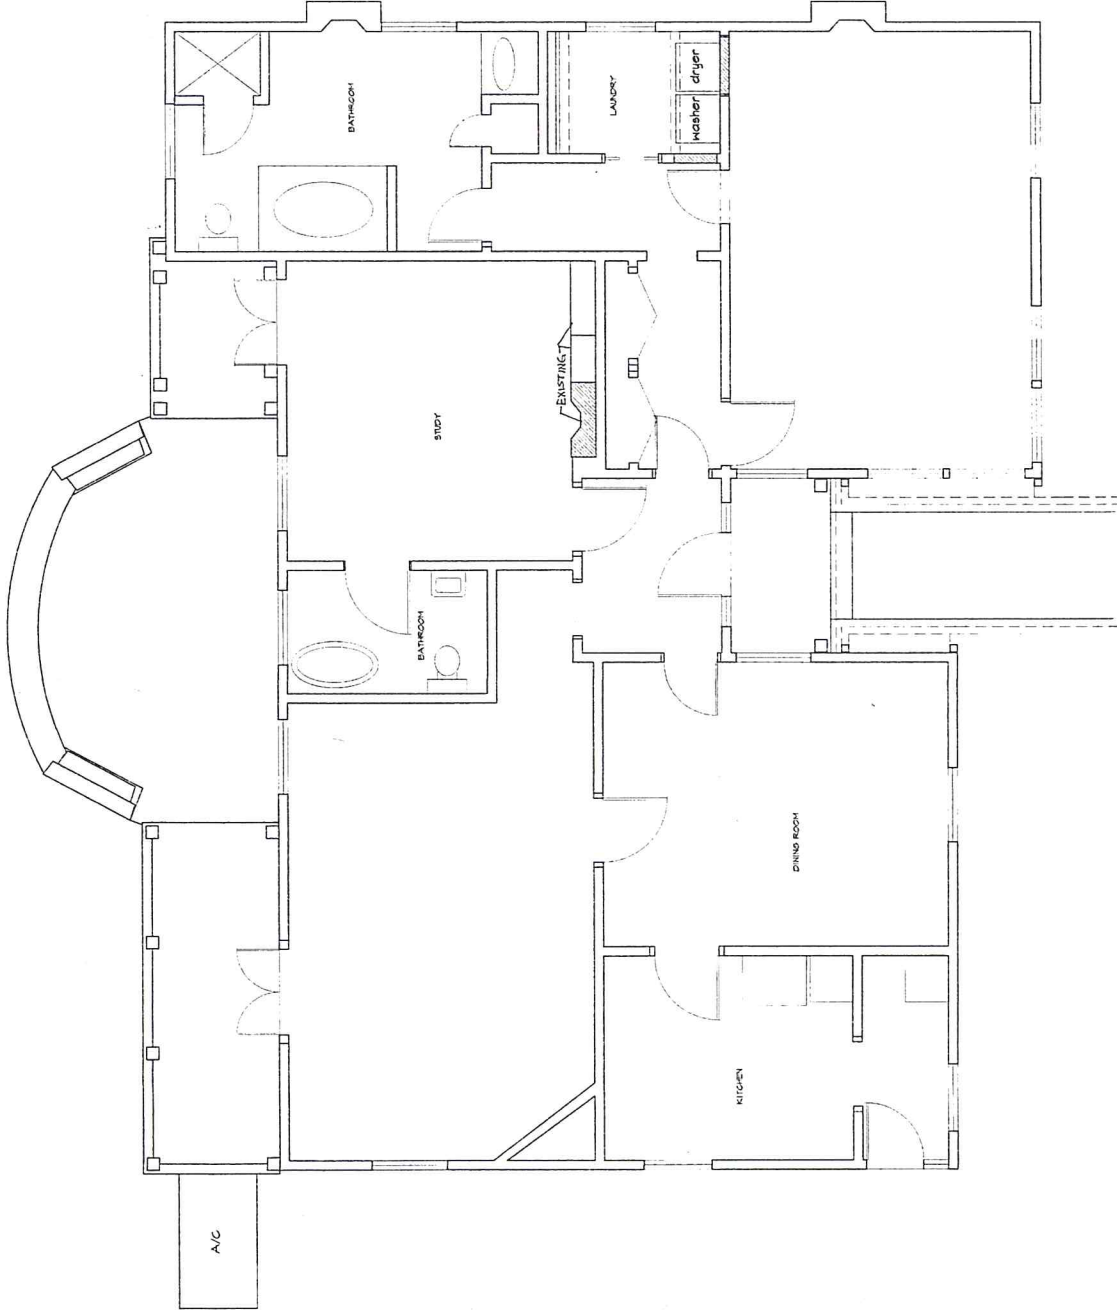

076

RENOVATIONS TO RIVIERE COTTAGE

ARLEN
SOUTH CAROLINA 2963

HBOL

SHEET TITLE:
FLOOR PLAN

SCALE: 3/8" = 1'-0"
PROJECT NO: 895
DRAWN BY: ZL
CHECKED BY:
DATE: 7/31/2007
REVISIONS:

SHEET NO.:

A-30

FLOOR PLAN

A-30
28' x 112'