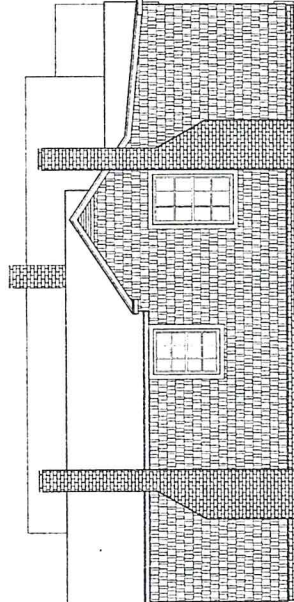

0703

RENOVATIONS
TO
RIVIERE
COTTAGE

AIKEN,
SOUTH CAROLINA 29801

HBOL

SHEET TITLE :
ELEVATIONS

SCALE : 1/4" = 1'-0"
PROJECT NO : 0703
DRAWN BY : CL
CHECKED BY :
DATE : 1/21/2007
REVISIONS :

SHEET NO :

A-7.1

BEFORE CHANGES