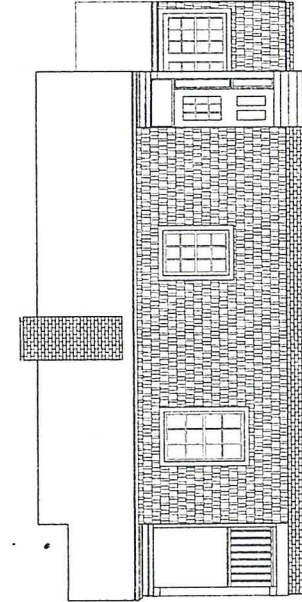

0703

RENOVATIONS
TO
RIVIERE
COTTAGE

AIKEN,
SOUTH CAROLINA 29801

HBOL

SHEET TITLE :
ELEVATIONS

SCALE : 1/4" = 1'-0"
PROJECT NO : 0703
DRAWN BY : CL
CHECKED BY :
DATE : 1/21/2007
REVISIONS :

SHEET NO :

A-7.1

BEFORE CHANGES