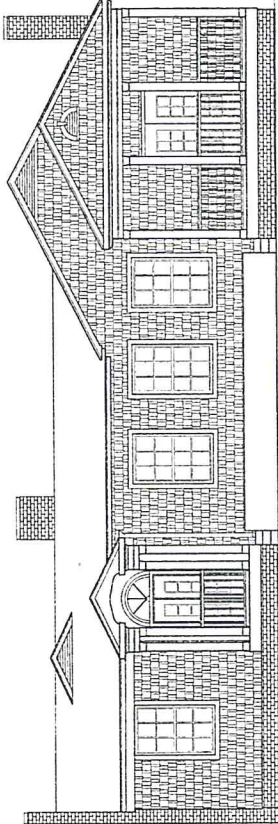

0703

RENOVATIONS
TO
RIVIERE
COTTAGE

AIKEN,
SOUTH CAROLINA 29801

HBOL

SHEET TITLE :
ELEVATIONS

SCALE : 1/4" = 1'-0"
PROJECT NO : 0703
DRAWN BY : CL
CHECKED BY :
DATE : 1/21/2007
REVISIONS :

SHEET NO :

A-7.1

BEFORE CHANGES