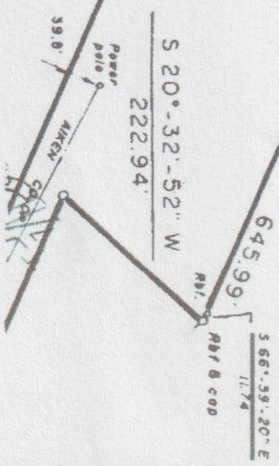

Florine F. Shellhouse %

% N/F Florine F. Shellhouse %

17.90 Acres

found old blue tagging generally near line ←

3" Flat iron bar
8" fence cor.

D. B. 1180/274

Fence
2.58 4.4

Rbl. 70" box

All steps

Power pole
215'

Rbl. by 44" box

Rbl. by 44" box

Rbl. Rbl. & COP

Power pole

AKKEN